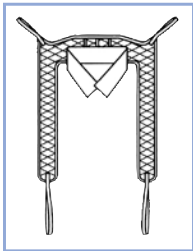

Deluxe Stand-Aid

Deluxe Transport

Access

Access Head Support

Quick Fit

Full Back

Sling Description	Item Number	Weight Capacity	Cradle	Journey	Ascend	Elevate	Advance	Presence	Stature	Calibre
Deluxe Stand-Aid, Small (Red)	NA13499N	440 lbs.	Loop	✓	✓	✓				
Deluxe Stand-Aid, Medium (Yellow)	NA13500N									
Deluxe Stand-Aid, Large (Green)	NA13498N									
Deluxe Transport Sling, Small (Red)	NA13502N	440 lbs.	Loop	✓	✓	✓				
Deluxe Transport Sling, Medium (Yellow)	NA13501N									
Deluxe Transport Sling, Small (Green)	NA13503N									
Access, X Small (Brown)	NA1600	500 lbs.	Loop				✓	✓	✓	
Access, Small (Red)	NA1601									
Access, Medium (Yellow)	NA1603									
Access, Large (Green)	NA1606									
Access, X Large (Blue)	NA1620									
Access, Head Support, X Small (Brown)	NA1625	500 lbs.	Loop			✓	✓	✓		
Access, Head Support, Small (Red)	NA1626									
Access, Head Support, Medium (Yellow)	NA1627									
Access, Head Support, Large (Green)	NA1628									
Access, Head Support, X Large (Blue)	NA1629									
Quick Fit Padded, X Small (Brown)	NA1001P	500 lbs.	Loop			✓	✓	✓		
Quick Fit Padded, Small (Red)	NA1000P									
Quick Fit Padded, Medium (Yellow)	NA1003P									
Quick Fit Padded, Large (Green)	NA1006P									
Quick Fit Padded, X Large (Blue)	NA1008P									
Quick Fit Mesh, Small (Red)	NA1001	500 lbs.	Loop			✓	✓	✓		
Quick Fit Mesh, Medium (Yellow)	NA1004									
Quick Fit Mesh, Large (Green)	NA1007									
Full Back Padded, X Small (Brown)	NA1067	500 lbs.	Loop			✓	✓	✓		
Full Back Padded, Small (Red)	NA1068									
Full Back Padded, Medium (Yellow)	NA1069									
Full Back Padded, Large (Green)	NA1070									
Full Back Padded, X Large (Blue)	NA1071									