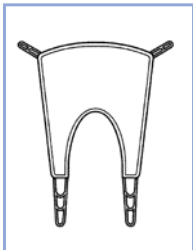

Deluxe Stand-Aid

Deluxe Transport

Access

Access Head Support

Quick Fit

Full Back

Sling Description	Item Number	Weight Capacity	Cradle	Journey	Ascend	Elevate	Advance	Presence	Stature	Calibre
Deluxe Stand-Aid, Small (Red)	NA13499N	440 lbs.	Loop	✓	✓	✓				
Deluxe Stand-Aid, Medium (Yellow)	NA13500N									
Deluxe Stand-Aid, Large (Green)	NA13498N									
Deluxe Transport Sling, Small (Red)	NA13502N	440 lbs.	Loop	✓	✓	✓				
Deluxe Transport Sling, Medium (Yellow)	NA13501N									
Deluxe Transport Sling, Small (Green)	NA13503N									
Access, X Small (Brown)	NA1600	500 lbs.	Loop				✓	✓	✓	
Access, Small (Red)	NA1601									
Access, Medium (Yellow)	NA1603									
Access, Large (Green)	NA1606									
Access, X Large (Blue)	NA1620									
Access, Head Support, X Small (Brown)	NA1625	500 lbs.	Loop			✓	✓	✓		
Access, Head Support, Small (Red)	NA1626									
Access, Head Support, Medium (Yellow)	NA1627									
Access, Head Support, Large (Green)	NA1628									
Access, Head Support, X Large (Blue)	NA1629									
Quick Fit Padded, X Small (Brown)	NA1001P	500 lbs.	Loop			✓	✓	✓		
Quick Fit Padded, Small (Red)	NA1000P									
Quick Fit Padded, Medium (Yellow)	NA1003P									
Quick Fit Padded, Large (Green)	NA1006P									
Quick Fit Padded, X Large (Blue)	NA1008P									
Quick Fit Mesh, Small (Red)	NA1001	500 lbs.	Loop			✓	✓	✓		
Quick Fit Mesh, Medium (Yellow)	NA1004									
Quick Fit Mesh, Large (Green)	NA1007									
Full Back Padded, X Small (Brown)	NA1067	500 lbs.	Loop			✓	✓	✓		
Full Back Padded, Small (Red)	NA1068									
Full Back Padded, Medium (Yellow)	NA1069									
Full Back Padded, Large (Green)	NA1070									
Full Back Padded, X Large (Blue)	NA1071									