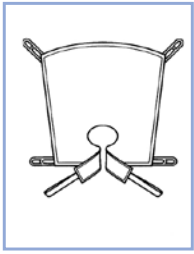

Deluxe Stand-Aid

Deluxe Transport

Access

Access Head Support

Quick Fit

Full Back

Sling Description	Item Number	Weight Capacity	Cradle	Journey	Ascend	Elevate	Advance	Presence	Stature	Calibre
Deluxe Stand-Aid, Small (Red)	NA13499N	440 lbs.	Loop	✓	✓	✓				
Deluxe Stand-Aid, Medium (Yellow)	NA13500N									
Deluxe Stand-Aid, Large (Green)	NA13498N									
Deluxe Transport Sling, Small (Red)	NA13502N	440 lbs.	Loop	✓	✓	✓				
Deluxe Transport Sling, Medium (Yellow)	NA13501N									
Deluxe Transport Sling, Small (Green)	NA13503N									
Access, X Small (Brown)	NA1600	500 lbs.	Loop				✓	✓	✓	
Access, Small (Red)	NA1601									
Access, Medium (Yellow)	NA1603									
Access, Large (Green)	NA1606									
Access, X Large (Blue)	NA1620									
Access, Head Support, X Small (Brown)	NA1625	500 lbs.	Loop			✓	✓	✓		
Access, Head Support, Small (Red)	NA1626									
Access, Head Support, Medium (Yellow)	NA1627									
Access, Head Support, Large (Green)	NA1628									
Access, Head Support, X Large (Blue)	NA1629									
Quick Fit Padded, X Small (Brown)	NA1001P	500 lbs.	Loop			✓	✓	✓		
Quick Fit Padded, Small (Red)	NA1000P									
Quick Fit Padded, Medium (Yellow)	NA1003P									
Quick Fit Padded, Large (Green)	NA1006P									
Quick Fit Padded, X Large (Blue)	NA1008P									
Quick Fit Mesh, Small (Red)	NA1001	500 lbs.	Loop			✓	✓	✓		
Quick Fit Mesh, Medium (Yellow)	NA1004									
Quick Fit Mesh, Large (Green)	NA1007									
Full Back Padded, X Small (Brown)	NA1067	500 lbs.	Loop			✓	✓	✓		
Full Back Padded, Small (Red)	NA1068									
Full Back Padded, Medium (Yellow)	NA1069									
Full Back Padded, Large (Green)	NA1070									
Full Back Padded, X Large (Blue)	NA1071									