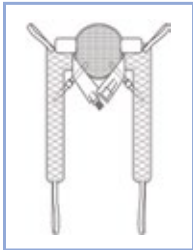

Deluxe Stand-Aid

Deluxe Transport

Access

Access Head Support

Quick Fit

Full Back

Sling Description	Item Number	Weight Capacity	Cradle	Journey	Ascend	Elevate	Advance	Presence	Stature	Calibre
Deluxe Stand-Aid, Small (Red)	NA13499N	440 lbs.	Loop	✓	✓	✓				
Deluxe Stand-Aid, Medium (Yellow)	NA13500N									
Deluxe Stand-Aid, Large (Green)	NA13498N									
Deluxe Transport Sling, Small (Red)	NA13502N	440 lbs.	Loop	✓	✓	✓				
Deluxe Transport Sling, Medium (Yellow)	NA13501N									
Deluxe Transport Sling, Small (Green)	NA13503N									
Access, X Small (Brown)	NA1600	500 lbs.	Loop				✓	✓	✓	
Access, Small (Red)	NA1601									
Access, Medium (Yellow)	NA1603									
Access, Large (Green)	NA1606									
Access, X Large (Blue)	NA1620									
Access, Head Support, X Small (Brown)	NA1625	500 lbs.	Loop			✓	✓	✓		
Access, Head Support, Small (Red)	NA1626									
Access, Head Support, Medium (Yellow)	NA1627									
Access, Head Support, Large (Green)	NA1628									
Access, Head Support, X Large (Blue)	NA1629									
Quick Fit Padded, X Small (Brown)	NA1001P	500 lbs.	Loop			✓	✓	✓		
Quick Fit Padded, Small (Red)	NA1000P									
Quick Fit Padded, Medium (Yellow)	NA1003P									
Quick Fit Padded, Large (Green)	NA1006P									
Quick Fit Padded, X Large (Blue)	NA1008P									
Quick Fit Mesh, Small (Red)	NA1001	500 lbs.	Loop			✓	✓	✓		
Quick Fit Mesh, Medium (Yellow)	NA1004									
Quick Fit Mesh, Large (Green)	NA1007									
Full Back Padded, X Small (Brown)	NA1067	500 lbs.	Loop			✓	✓	✓		
Full Back Padded, Small (Red)	NA1068									
Full Back Padded, Medium (Yellow)	NA1069									
Full Back Padded, Large (Green)	NA1070									
Full Back Padded, X Large (Blue)	NA1071									