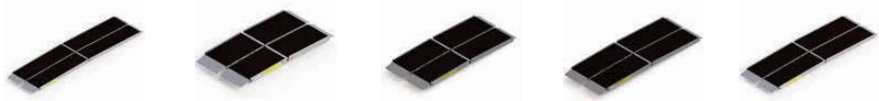

EZ-SUITCASE AS2

EZ-SUITCASE AS3

EZ-SUITCASE AS4

EZ-SUITCASE AS5

EZ-SUITCASE AS6

| SUITCASE® RAMP (SIGNATURE SERIES®) | | | MSRP |
|------------------------------------|---|----|-----------|
| EZ-SUITCASE SF02 | EZ-ACCESS 2-FT SUITCASE RAMP SIGNATURE SERIES | EA | \$372.00 |
| EZ-SUITCASE SF03 | EZ-ACCESS 3-FT SUITCASE RAMP SIGNATURE SERIES | EA | \$408.00 |
| EZ-SUITCASE SF04 | EZ-ACCESS 4-FT SUITCASE RAMP SIGNATURE SERIES | EA | \$524.00 |
| EZ-SUITCASE SF05 | EZ-ACCESS 5-FT SUITCASE RAMP SIGNATURE SERIES | EA | \$641.00 |
| EZ-SUITCASE SF06 | EZ-ACCESS 6-FT SUITCASE RAMP SIGNATURE SERIES | EA | \$811.00 |
| EZ-SUITCASE SF07 | EZ-ACCESS 7-FT SUITCASE RAMP SIGNATURE SERIES | EA | \$1003.00 |
| EZ-SUITCASE SF08 | EZ-ACCESS 8-FT SUITCASE RAMP SIGNATURE SERIES | EA | \$1227.00 |

EZ-SUITCASE SF02 EZ-SUITCASE SF03 EZ-SUITCASE SF04 EZ-SUITCASE SF05 EZ-SUITCASE SF06 EZ-SUITCASE SF07 EZ-SUITCASE SF08

| TRIFOLD® RAMP (ADVANTAGE SERIES®) | | | MSRP |
|-----------------------------------|---|----|-----------|
| EZ-TRIFOLD AS5 | EZ-ACCESS 5-FT TRIFOLD RAMP ADVANTAGE SERIES | EA | \$1042.00 |
| EZ-TRIFOLD AS6 | EZ-ACCESS 6-FT TRIFOLD RAMP ADVANTAGE SERIES | EA | \$1118.00 |
| EZ-TRIFOLD AS7 | EZ-ACCESS 7-FT TRIFOLD RAMP ADVANTAGE SERIES | EA | \$1195.00 |
| EZ-TRIFOLD AS8 | EZ-ACCESS 8-FT TRIFOLD RAMP ADVANTAGE SERIES | EA | \$1349.00 |
| EZ-TRIFOLD AS10 | EZ-ACCESS 10-FT TRIFOLD RAMP ADVANTAGE SERIES | EA | \$1845.00 |