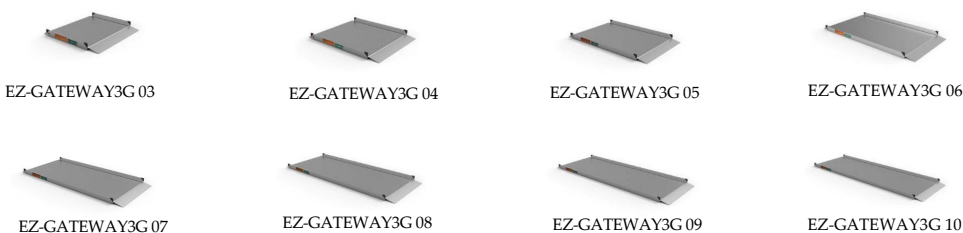

EZ-TRIFOLD AS5 EZ-TRIFOLD AS6 EZ-TRIFOLD AS7 EZ-TRIFOLD AS8 EZ-TRIFOLD AS10

| EXTENDED LIP (FITS ADVANTAGE SERIES® SUITCASE® & TRIFOLD® RAMPS) | | | MSRP |
|--|-------------------|----|----------|
| EZ-TLE | TOP LIP EXTENSION | EA | \$193.00 |

EZ-TLE

Gateway Solid Surface Ramps

| GATEWAY™ RAMP | | | MSRP |
|-------------------|--------------------------------------|------------------|-----------|
| EZ-GATEWAY3G 03 | EZ-ACCESS GATEWAY 3-FT RAMP | EA | \$656.00 |
| EZ-GATEWAY3G 04 | EZ-ACCESS GATEWAY 4-FT RAMP | EA | \$723.00 |
| EZ-GATEWAY3G 05 | EZ-ACCESS GATEWAY 5-FT RAMP | EA | \$877.00 |
| EZ-GATEWAY3G 06 | EZ-ACCESS GATEWAY 6-FT RAMP | EA | \$958.00 |
| EZ-GATEWAY3G 07 | EZ-ACCESS GATEWAY 7-FT RAMP | EA | \$1171.00 |
| EZ-GATEWAY3G 08 | EZ-ACCESS GATEWAY 8-FT RAMP | EA | \$1261.00 |
| EZ-GATEWAY3G 09 | EZ-ACCESS GATEWAY 9-FT RAMP | EA | \$1436.00 |
| EZ-GATEWAY3G 10 | EZ-ACCESS GATEWAY 10-FT RAMP | EA | \$1529.00 |
| EZ-GATEWAY3G 03TL | EZ-ACCESS GATEWAY 3-FT, TWO-LINE HR | EA w/rails, hdwr | \$1632.00 |
| EZ-GATEWAY3G 04TL | EZ-ACCESS GATEWAY 4-FT, TWO-LINE HR | EA w/rails, hdwr | \$1832.00 |
| EZ-GATEWAY3G 05TL | EZ-ACCESS GATEWAY 5-FT, TWO-LINE HR | EA w/rails, hdwr | \$2034.00 |
| EZ-GATEWAY3G 06TL | EZ-ACCESS GATEWAY 6-FT, TWO-LINE HR | EA w/rails, hdwr | \$2168.00 |
| EZ-GATEWAY3G 07TL | EZ-ACCESS GATEWAY 7-FT, TWO-LINE HR | EA w/rails, hdwr | \$2303.00 |
| EZ-GATEWAY3G 08TL | EZ-ACCESS GATEWAY 8-FT, TWO-LINE HR | EA w/rails, hdwr | \$2437.00 |
| EZ-GATEWAY3G 09TL | EZ-ACCESS GATEWAY 9-FT, TWO-LINE HR | EA w/rails, hdwr | \$2638.00 |
| EZ-GATEWAY3G 10TL | EZ-ACCESS GATEWAY 10-FT, TWO-LINE HR | EA w/rails, hdwr | \$3175.00 |