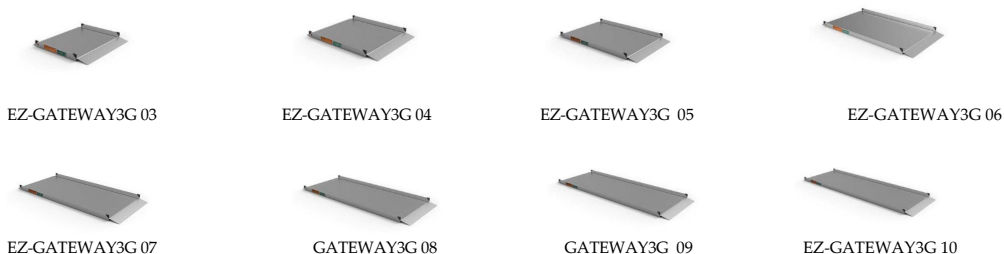

TRIFOLD® RAMP (ADVANTAGE SERIES®)			MSRP
EZ-TRIFOLD AS5	EZ-ACCESS 5-FT TRIFOLD RAMP ADVANTAGE SERIES	EA	\$1012.00
EZ-TRIFOLD AS6	EZ-ACCESS 6-FT TRIFOLD RAMP ADVANTAGE SERIES	EA	\$1085.00
EZ-TRIFOLD AS7	EZ-ACCESS 7-FT TRIFOLD RAMP ADVANTAGE SERIES	EA	\$1160.00
EZ-TRIFOLD AS8	EZ-ACCESS 8-FT TRIFOLD RAMP ADVANTAGE SERIES	EA	\$1310.00
EZ-TRIFOLD AS10	EZ-ACCESS 10-FT TRIFOLD RAMP ADVANTAGE SERIES	EA	\$1791.00

EXTENDED LIP (FITS ADVANTAGE SERIES® SUITCASE® & TRIFOLD® RAMPS)			MSRP
EZ-TLE	TOP LIP EXTENSION	EA	\$187.00

Gateway Solid Surface Ramps

GATEWAY™ RAMP			MSRP
EZ-GATEWAY3G 03	EZ-ACCESS GATEWAY 3-FT RAMP	EA	\$637.00
EZ-GATEWAY3G 04	EZ-ACCESS GATEWAY 4-FT RAMP	EA	\$702.00
EZ-GATEWAY3G 05	EZ-ACCESS GATEWAY 5-FT RAMP	EA	\$851.00
EZ-GATEWAY3G 06	EZ-ACCESS GATEWAY 6-FT RAMP	EA	\$930.00
EZ-GATEWAY3G 07	EZ-ACCESS GATEWAY 7-FT RAMP	EA	\$1137.00
EZ-GATEWAY3G 08	EZ-ACCESS GATEWAY 8-FT RAMP	EA	\$1224.00
EZ-GATEWAY3G 09	EZ-ACCESS GATEWAY 9-FT RAMP	EA	\$1394.00
EZ-GATEWAY3G 10	EZ-ACCESS GATEWAY 10-FT RAMP	EA	\$1484.00
EZ-GATEWAY3G 03TL	EZ-ACCESS GATEWAY 3-FT, TWO-LINE HR	EA w/rails, hdwr	\$1584.00
EZ-GATEWAY3G 04TL	EZ-ACCESS GATEWAY 4-FT, TWO-LINE HR	EA w/rails, hdwr	\$1779.00
EZ-GATEWAY3G 05TL	EZ-ACCESS GATEWAY 5-FT, TWO-LINE HR	EA w/rails, hdwr	\$1975.00
EZ-GATEWAY3G 06TL	EZ-ACCESS GATEWAY 6-FT, TWO-LINE HR	EA w/rails, hdwr	\$2105.00
EZ-GATEWAY3G 07TL	EZ-ACCESS GATEWAY 7-FT, TWO-LINE HR	EA w/rails, hdwr	\$2236.00
EZ-GATEWAY3G 08TL	EZ-ACCESS GATEWAY 8-FT, TWO-LINE HR	EA w/rails, hdwr	\$2366.00
EZ-GATEWAY3G 09TL	EZ-ACCESS GATEWAY 9-FT, TWO-LINE HR	EA w/rails, hdwr	\$2561.00
EZ-GATEWAY3G 10TL	EZ-ACCESS GATEWAY 10-FT, TWO-LINE HR	EA w/rails, hdwr	\$3083.00