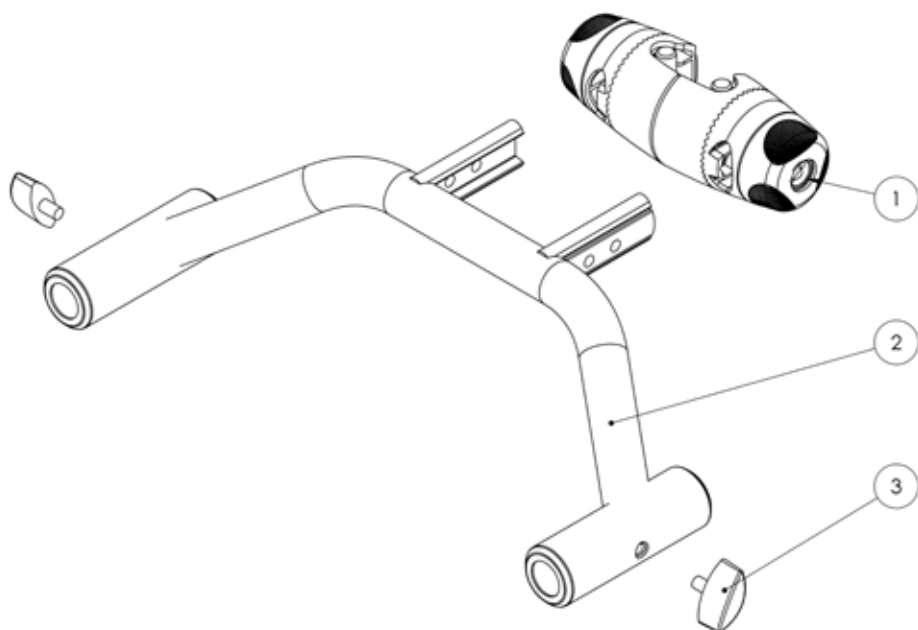

Squiggles+ Spare Parts - Tray Support

Pos.	Leckey Sales Code	Description
1	118-660	Orb Assembly
2	184-689	Tray Horn Assembly
3	SF48	Locking Key (M6x16) [Single]