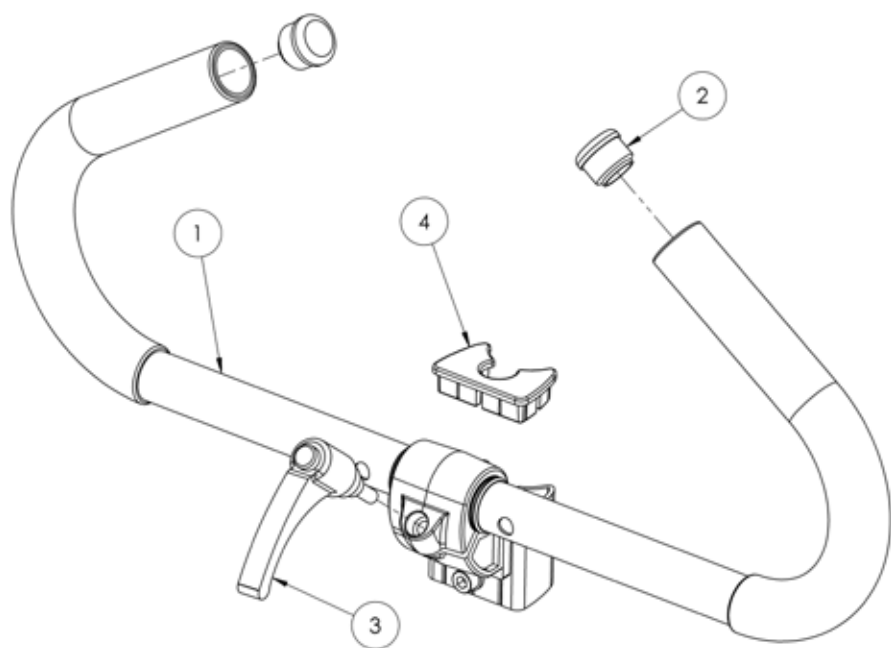

Squiggles+

Spare Parts Catalogue

Supporting
Children

Squiggles+ Spare Parts - Covers

Pos.	Leckey Sales Code	Description	Colour Options			
[Replace XX with colour]			Blue	Purple	Red	Red Vinyl
1	184-1800-XX	Full Cover Pack	-02	-04	-09	-09VIN
3	184-1820-XX	Knee Support [Pair]	-02	-04	-09	-09VIN
3	184-2810-XX	Knee Support [Pair] Size 2	-02	-04	-09	-09VIN
4	184-1822-XX	Support Harness	-02	-04	-09	-09VIN
5	184-1824-XX	Chest Cushion	-02	-04	-09	-09VIN
6	184-1826-XX	Hip Cushion	-02	-04	-09	-09VIN
7	184-1828-XX	Chest Lateral Covers	-02	-04	-09	-09VIN
8	184-1836-XX	Pelvic Support Harness	-02	-04	-09	-09VIN
9	184-1838-XX	Spine Cap Cover	-02	-04	-09	-09VIN

Squiggles+ Spare Parts - Handlebar

Pos.	Leckey Sales Code	Description
1	184-621	Push Handle Assembly
2	SF53	Round Tube Insert [Single]
3	SF95	Adjustable Handle
4	118-154	Extrusion Outer Cap

Squiggles+ Spare Parts - **Outer Spine**

Pos.	Lecky Sales Code	Description
1	118-154	Extrusion Outer Cap
2	184-610	Outer Spine Assembly

Squiggles+ Spare Parts - Inner Spine

Pos.	Leckey Sales Code	Description
1	184-611	Inner Spine Assembly
2	184-712	Head Support Clamp Assembly SQ+
3	118-166	Head Support Collar