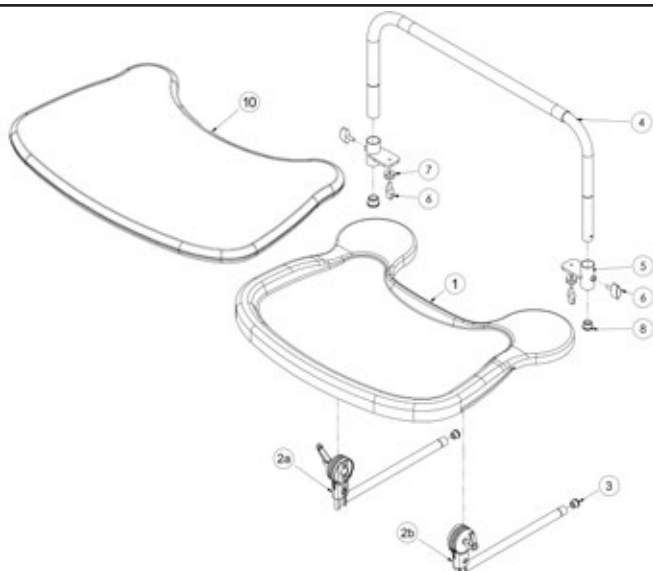

Pos.	Leckey Sales Code	Description
1	184-612	Hip Pad Assembly
2	118-666	Lateral Assembly [Single]
3	184-660	Orb Assembly

Squiggles+ Spare Parts - Knee Support

Pos.	Leckey Sales Code	Description
1	184-613-LHS	Knee Block Assembly Left
2	184-613-RHS	Knee Block Assembly Right

Squiggles+ Spare Parts - Footrest

Pos.	Leckey Sales Code	Description
1	184-692	Calf Inner Support Assembly RH
2	184-693	Calf Inner Support Assembly LH
3	184-654	Calf Outer Support Assembly RH
4	184-655	Calf Outer Support Assembly LH
5	117-156	Footplate Rubber Matting (One Piece Only)

Squiggles+ Spare Parts - Pivot Chassis

Pos.	Leckey Sales Code	Description
1	188-764	Pivot Chassis
2	184-715	Castor Assembly - Front [Pair]
3	184-716	Castor Assembly - Rear [Pair]
4	184-625	Pedal Assembly
5	184-717	Gas Spring Assembly
6	118-713	Pivot Interface Assembly
7	IA19	Pull Pin [Single]

Squiggles+ Spare Parts - Tray

Pos.	Leckey Sales Code	Description
1	118-619	Tray Assembly
2a	118-710	Tray Depth Adjustment Assembly LH
2b	118-618	Tray Depth Adjustment Assembly RH
3	SF51	Round Tube Insert [Single]
4	117-769	Tray Grab Rail
5	118-646	Tray Grab Rail Height Adjuster [Single]
6	SF48	Locking Key M6 [Single]
7	SI09	M6 Washer [Single]
8	SF52	3/4" Round Tube Insert [Single]
9	SF53	7/8" Round Tube Insert [Single]
10	120-270	Padded Tray Insert