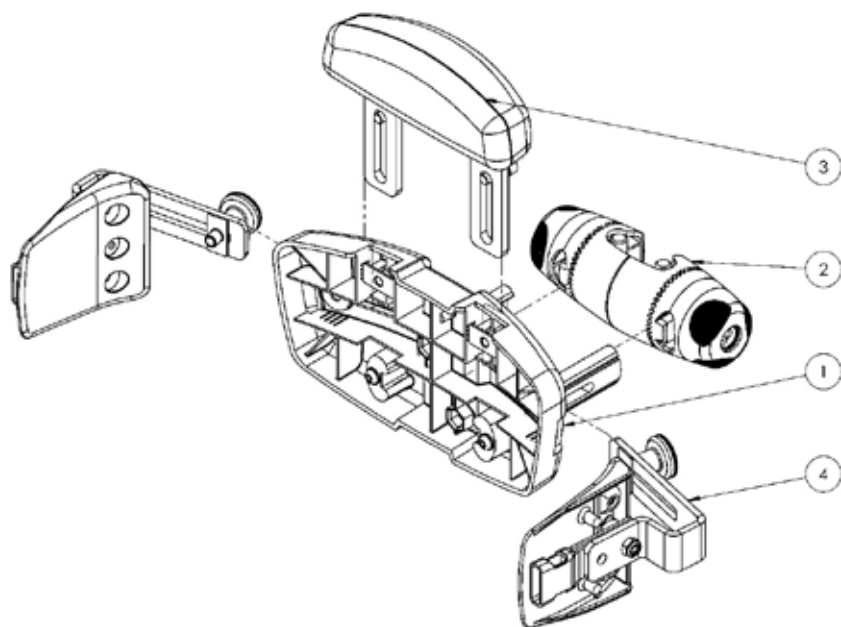

Squiggles+ Spare Parts - Chest Pad and Orb

Pos.	Leckey Sales Code	Description
1	118-663	Chest Pad Assembly
2	118-680	Orb Assembly
3	118-664	Sternum Pad
4	118-666	Lateral Assembly [Single]