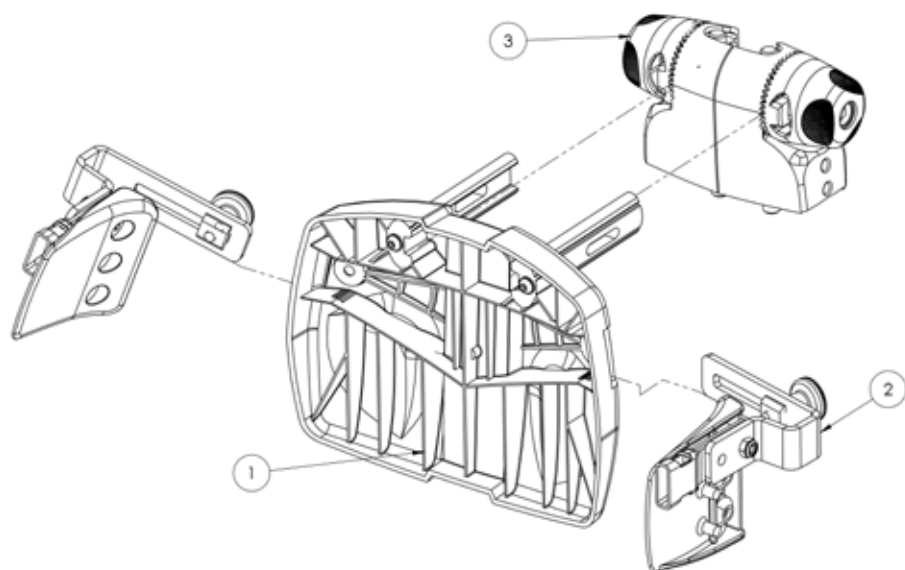

Squiggles+ Spare Parts - Handlebar

Pos.	Leckey Sales Code	Description
1	184-621	Push Handle Assembly
2	SF53	Round Tube Insert [Single]
3	SF95	Adjustable Handle
4	118-154	Extrusion Outer Cap

Squiggles+ Spare Parts - **Outer Spine**

Pos.	Lecky Sales Code	Description
1	118-154	Extrusion Outer Cap
2	184-610	Outer Spine Assembly

Squiggles+ Spare Parts - Inner Spine

Pos.	Leckey Sales Code	Description
1	184-611	Inner Spine Assembly
2	184-712	Head Support Clamp Assembly SQ+
3	118-166	Head Support Collar

Squiggles+ Spare Parts - Chest Pad and Orb

Pos.	Leckey Sales Code	Description
1	118-663	Chest Pad Assembly
2	118-680	Orb Assembly
3	118-664	Sternum Pad
4	118-666	Lateral Assembly [Single]

Squiggles+ Spare Parts - Hip Pad and Orb