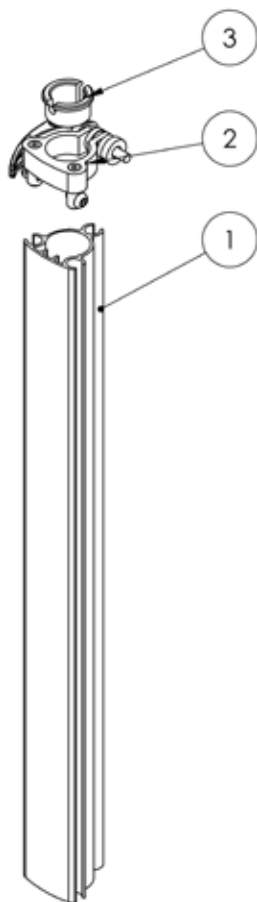

Squiggles+

Spare Parts Catalogue

Supporting
Children

Squiggles+ Spare Parts - Covers

Pos.	Leckey Sales Code	Description	Colour Options			
[Replace XX with colour]			Blue	Purple	Red	Red Vinyl
1	184-1800-XX	Full Cover Pack	-02	-04	-09	-09VIN
3	184-1820-XX	Knee Support [Pair]	-02	-04	-09	-09VIN
3	184-2810-XX	Knee Support [Pair] Size 2	-02	-04	-09	-09VIN
4	184-1822-XX	Support Harness	-02	-04	-09	-09VIN
5	184-1824-XX	Chest Cushion	-02	-04	-09	-09VIN
6	184-1826-XX	Hip Cushion	-02	-04	-09	-09VIN
7	184-1828-XX	Chest Lateral Covers	-02	-04	-09	-09VIN
8	184-1836-XX	Pelvic Support Harness	-02	-04	-09	-09VIN
9	184-1838-XX	Spine Cap Cover	-02	-04	-09	-09VIN

Squiggles+ Spare Parts - Handlebar

Pos.	Leckey Sales Code	Description
1	184-621	Push Handle Assembly
2	SF53	Round Tube Insert [Single]
3	SF95	Adjustable Handle
4	118-154	Extrusion Outer Cap

Squiggles+ Spare Parts - **Outer Spine**

Pos.	Lecky Sales Code	Description
1	118-154	Extrusion Outer Cap
2	184-610	Outer Spine Assembly

Squiggles+ Spare Parts - Inner Spine

Pos.	Leckey Sales Code	Description
1	184-611	Inner Spine Assembly
2	184-712	Head Support Clamp Assembly SQ+
3	118-166	Head Support Collar

Squiggles+ Spare Parts - Chest Pad and Orb

Pos.	Leckey Sales Code	Description
1	118-663	Chest Pad Assembly
2	118-680	Orb Assembly
3	118-664	Sternum Pad
4	118-666	Lateral Assembly [Single]

Squiggles+ Spare Parts - Hip Pad and Orb