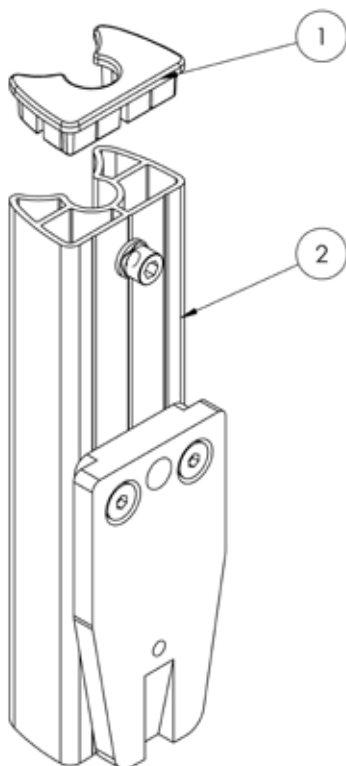

Squiggles+

Spare Parts Catalogue

Supporting
Children

Squiggles+ Spare Parts - Covers

Pos.	Leckey Sales Code	Description	Colour Options			
[Replace XX with colour]			Blue	Purple	Red	Red Vinyl
1	184-1800-XX	Full Cover Pack	-02	-04	-09	-09VIN
3	184-1820-XX	Knee Support [Pair]	-02	-04	-09	-09VIN
3	184-2810-XX	Knee Support [Pair] Size 2	-02	-04	-09	-09VIN
4	184-1822-XX	Support Harness	-02	-04	-09	-09VIN
5	184-1824-XX	Chest Cushion	-02	-04	-09	-09VIN
6	184-1826-XX	Hip Cushion	-02	-04	-09	-09VIN
7	184-1828-XX	Chest Lateral Covers	-02	-04	-09	-09VIN
8	184-1836-XX	Pelvic Support Harness	-02	-04	-09	-09VIN
9	184-1838-XX	Spine Cap Cover	-02	-04	-09	-09VIN

Squiggles+ Spare Parts - Handlebar

Pos.	Leckey Sales Code	Description
1	184-621	Push Handle Assembly
2	SF53	Round Tube Insert [Single]
3	SF95	Adjustable Handle
4	118-154	Extrusion Outer Cap

Squiggles+ Spare Parts - **Outer Spine**

Pos.	Lecky Sales Code	Description
1	118-154	Extrusion Outer Cap
2	184-610	Outer Spine Assembly

Squiggles+ Spare Parts - Inner Spine

Pos.	Leckey Sales Code	Description
1	184-611	Inner Spine Assembly
2	184-712	Head Support Clamp Assembly SQ+
3	118-166	Head Support Collar

Squiggles+ Spare Parts - Chest Pad and Orb

Pos.	Leckey Sales Code	Description
1	118-663	Chest Pad Assembly
2	118-680	Orb Assembly
3	118-664	Sternum Pad
4	118-666	Lateral Assembly [Single]

Squiggles+ Spare Parts - Hip Pad and Orb