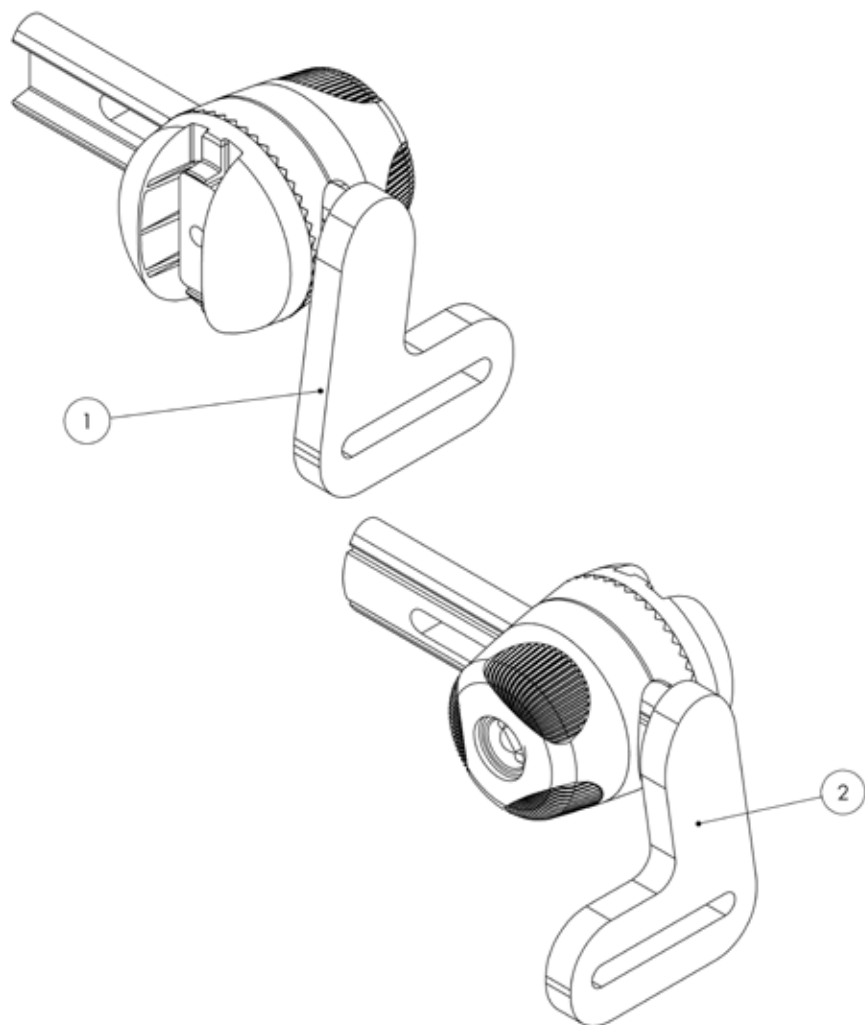

Squiggles+ Spare Parts - Handlebar

Pos.	Leckey Sales Code	Description
1	184-621	Push Handle Assembly
2	SF53	Round Tube Insert [Single]
3	SF95	Adjustable Handle
4	118-154	Extrusion Outer Cap

Squiggles+ Spare Parts - **Outer Spine**

Pos.	Lecky Sales Code	Description
1	118-154	Extrusion Outer Cap
2	184-610	Outer Spine Assembly

Squiggles+ Spare Parts - Inner Spine

Pos.	Leckey Sales Code	Description
1	184-611	Inner Spine Assembly
2	184-712	Head Support Clamp Assembly SQ+
3	118-166	Head Support Collar

Squiggles+ Spare Parts - Chest Pad and Orb

Pos.	Leckey Sales Code	Description
1	118-663	Chest Pad Assembly
2	118-680	Orb Assembly
3	118-664	Sternum Pad
4	118-666	Lateral Assembly [Single]

Squiggles+ Spare Parts - Hip Pad and Orb

Pos.	Leckey Sales Code	Description
1	184-612	Hip Pad Assembly
2	118-666	Lateral Assembly [Single]
3	184-660	Orb Assembly

Squiggles+ Spare Parts - Knee Support

Pos.	Leckey Sales Code	Description
1	184-613-LHS	Knee Block Assembly Left
2	184-613-RHS	Knee Block Assembly Right