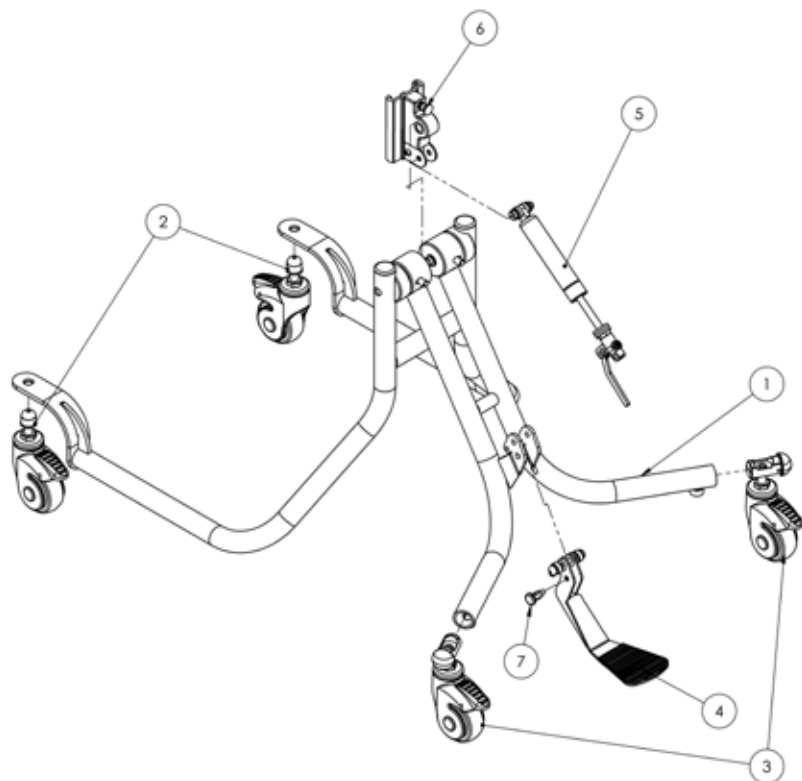

Squiggles+ Spare Parts - Pivot Chassis

Pos.	Leckey Sales Code	Description
1	188-764	Pivot Chassis
2	184-715	Castor Assembly - Front [Pair]
3	184-716	Castor Assembly - Rear [Pair]
4	184-625	Pedal Assembly
5	184-717	Gas Spring Assembly
6	118-713	Pivot Interface Assembly
7	IA19	Pull Pin [Single]