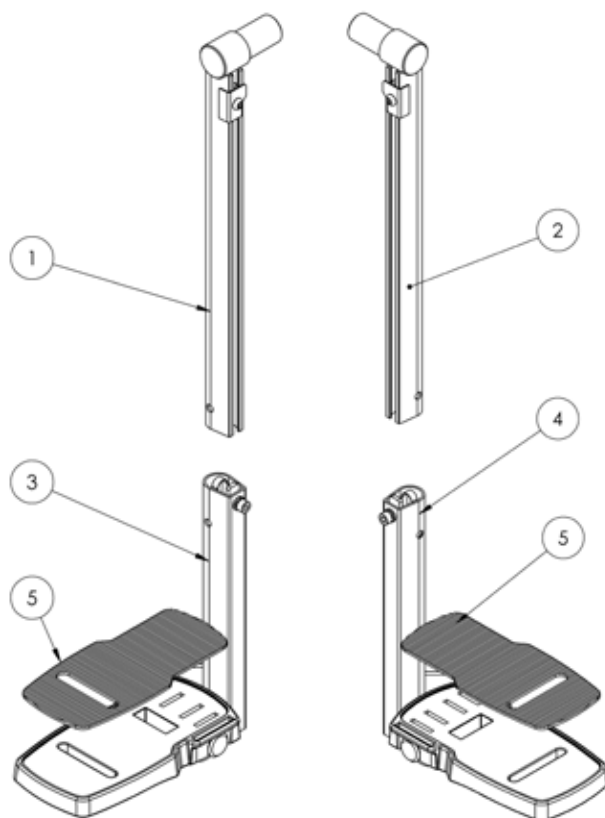

Squiggles+ Spare Parts - Footrest

Pos.	Leckey Sales Code	Description
1	184-692	Calf Inner Support Assembly RH
2	184-693	Calf Inner Support Assembly LH
3	184-654	Calf Outer Support Assembly RH
4	184-655	Calf Outer Support Assembly LH
5	117-156	Footplate Rubber Matting (One Piece Only)