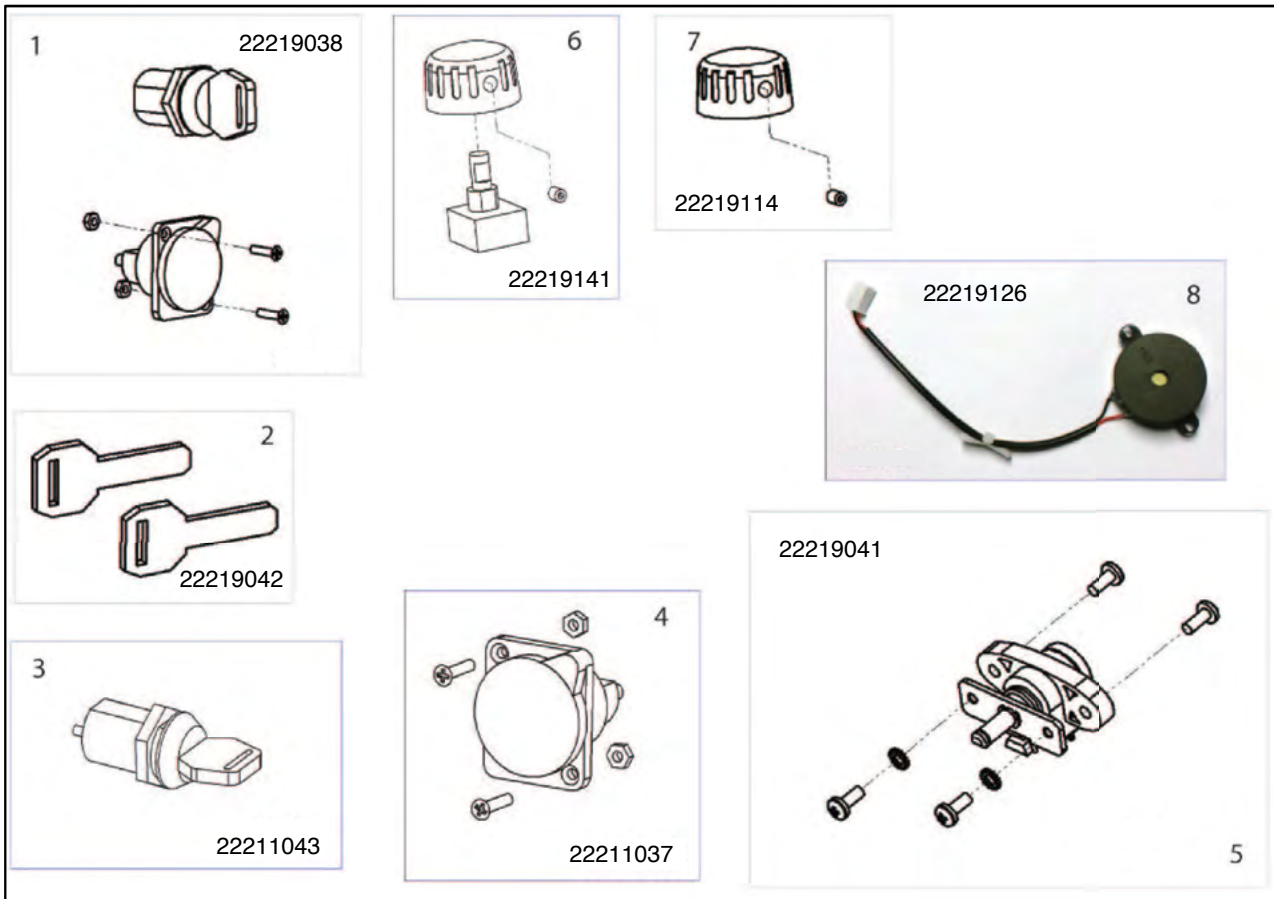

S425 S700 SOCKETS, KEYS AND POTENTIOMETER

S425 S700 SOCKETS, KEYS AND POTENTIOMETER

Pos	Item number	Description	Quantity
1	22219038	Charge Socket and Loom Plus Key Switch and Loom	1
2	22219042	Keys x 2	1
3	22211043	Key Switch Plus 2 x Keys Including Loom	1
4	22211037	Charger Socket Plus Hardware Including Loom	1
5	22219041	Potentiometer Plus Hardware Including Loom	1
6	22219141	Speed Potentiometer Kit Including Loom	1
7	22219114	Speed Potentiometer Knob Kit	1
8	22219126	Horn Including Loom	1