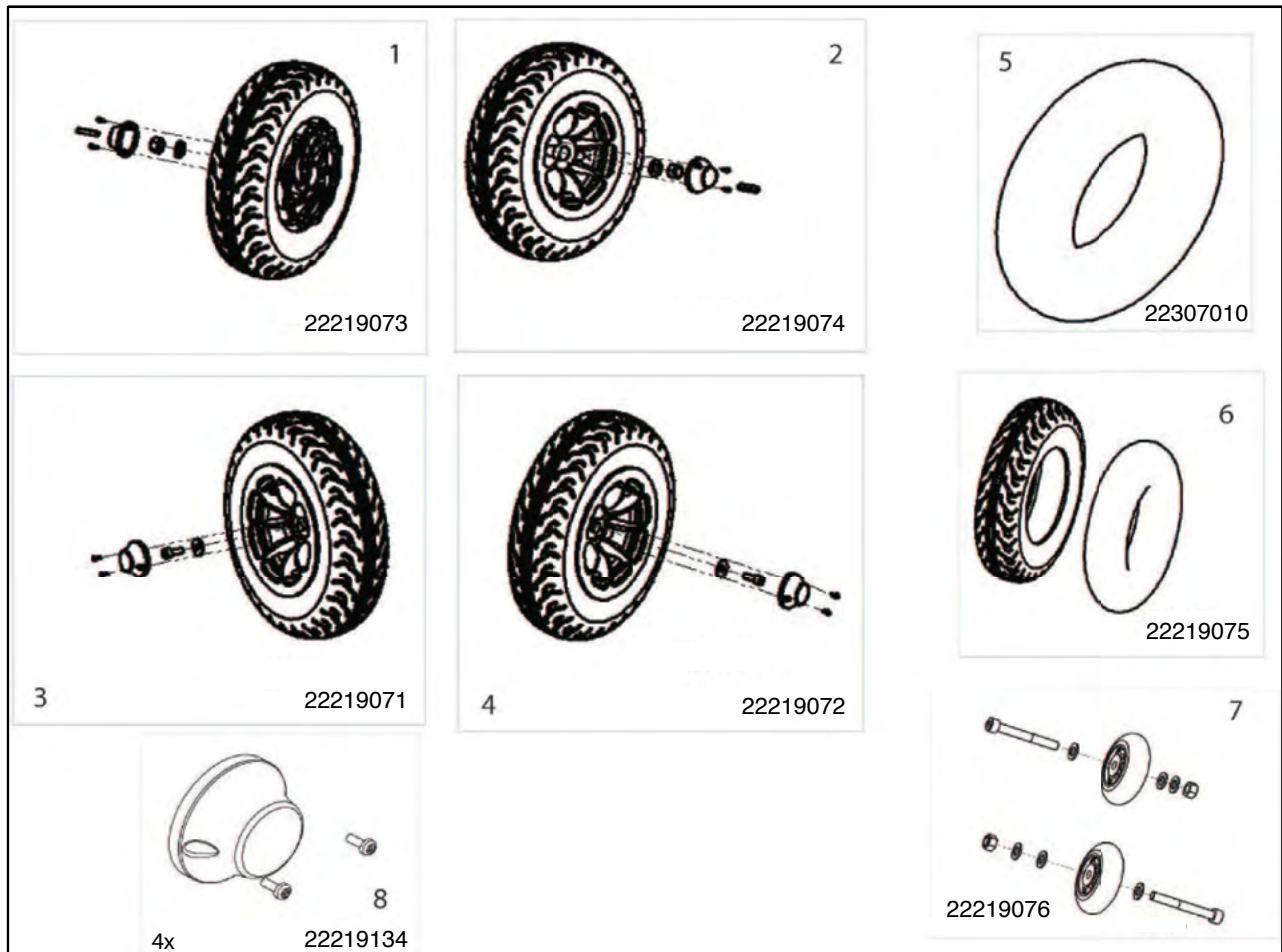

S700 WHEELS

Pos	Item number	Description	Quantity
1	22219073	13 in (33 cm) Front Wheel Assembly RH Complete with Hardware and Cap (Pneumatic).	1
2	22219074	13 in (33 cm) Front Wheel Assembly LH Complete with Hardware and Cap (Pneumatic).	1
3	22219071	13 in (33 cm) Rear Wheel Assembly RH Complete with Hardware and Cap (Pneumatic). Comes with Brake Disc Included.	1
4	22219072	13 in (33 cm) Rear Wheel Assembly LH Complete with Hardware and Cap (Pneumatic)	1
5	22307010	13 in (33 cm) Inner Tube	1
6	22219075	13 in (33 cm) Tire Plus Inner Tube	1
7	22219076	Anti Tip Wheels Pair Plus Hardware	1
8	22219134	Hub Caps and Hardware	Set of 4