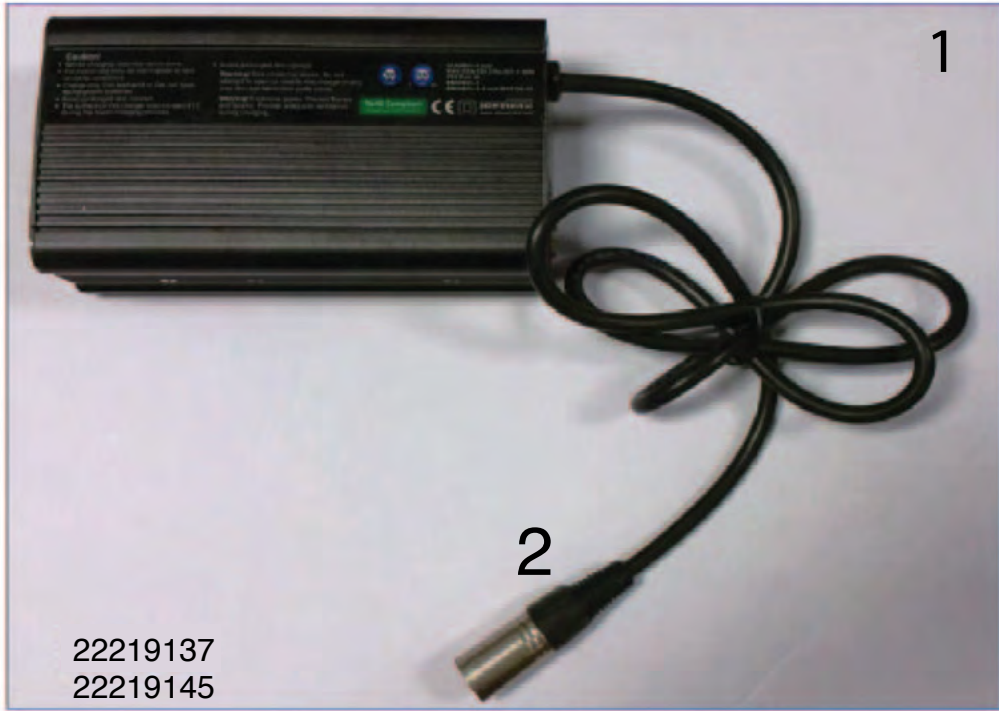

BATTERY CHARGER

Pos	Item number	Description	Quantity
1	22219137	Charger 8 Amp S425 S700	1
2	22219145	CAN Plug NEMA 3 Prong	1