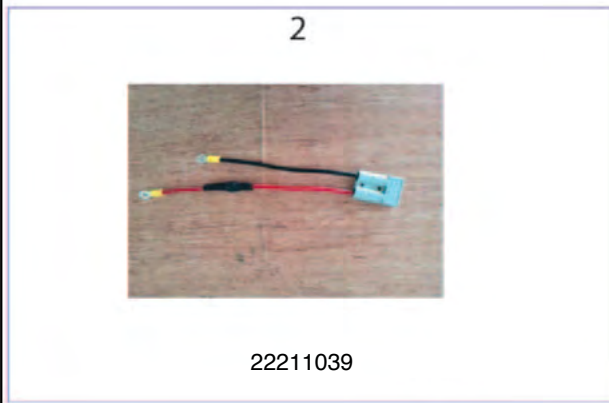

S425 S700 LOOMS

Pos	Item number	Description	Quantity
1	22219039	Loom Kit Complete to Include All Looms	1 kit
2	22211039	Battery Loom	2/pkg
3	22211100	Reverse Beep Loom	1