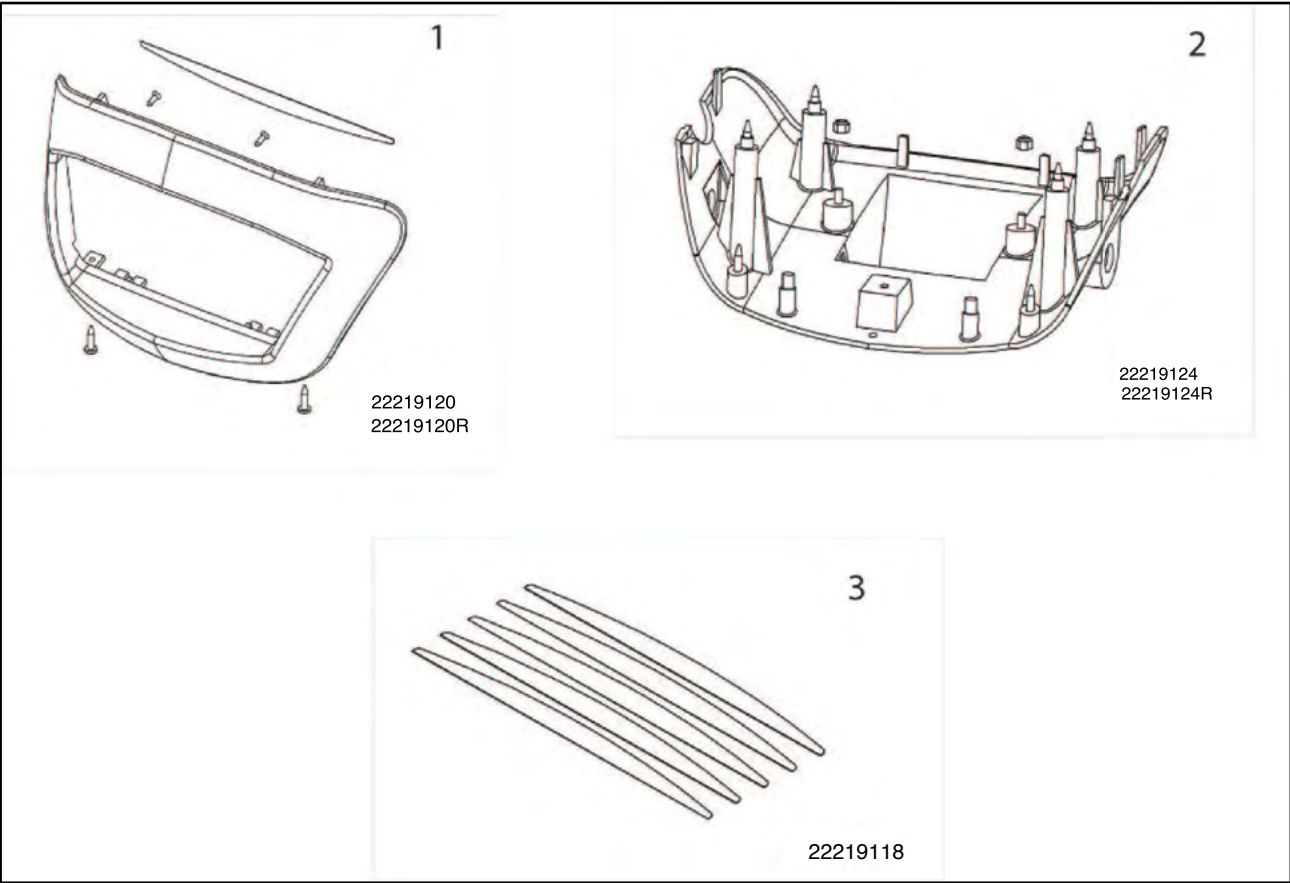

S425 S700 TILLER PANELS

Pos	Item number	Description	Quantity
1	22219016	Tiller Shrouds Complete and Hardware Urban Grey QD	1 kit
1	22219016R	Tiller Shrouds Complete and Hardware Red QD	1 kit

**S425 S700 POD MOLDINGS**