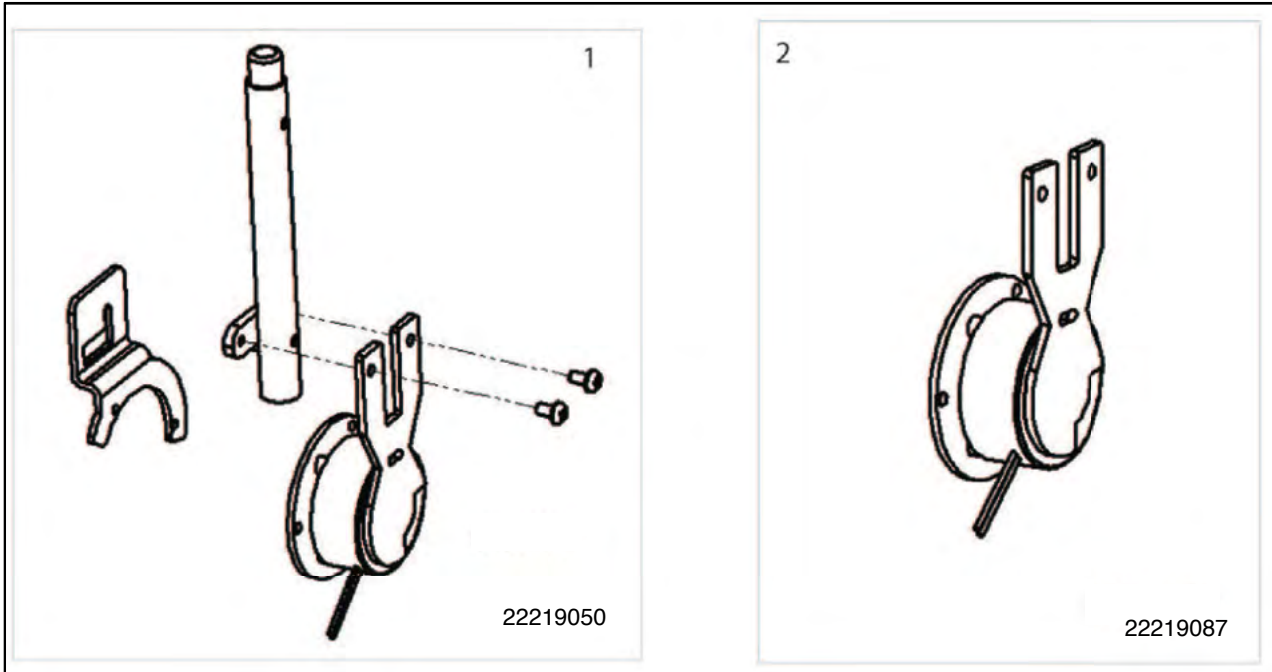

S425 MOTOR BRAKE

S425 MOTOR BRAKE

Pos	Item number	Description	Quantity
1	22219050	Brake Release Complete S425	1 kit
2	22219087	S425 Brake Only 6Nm	1
Not Shown	22210016	Brake Cover S425	1