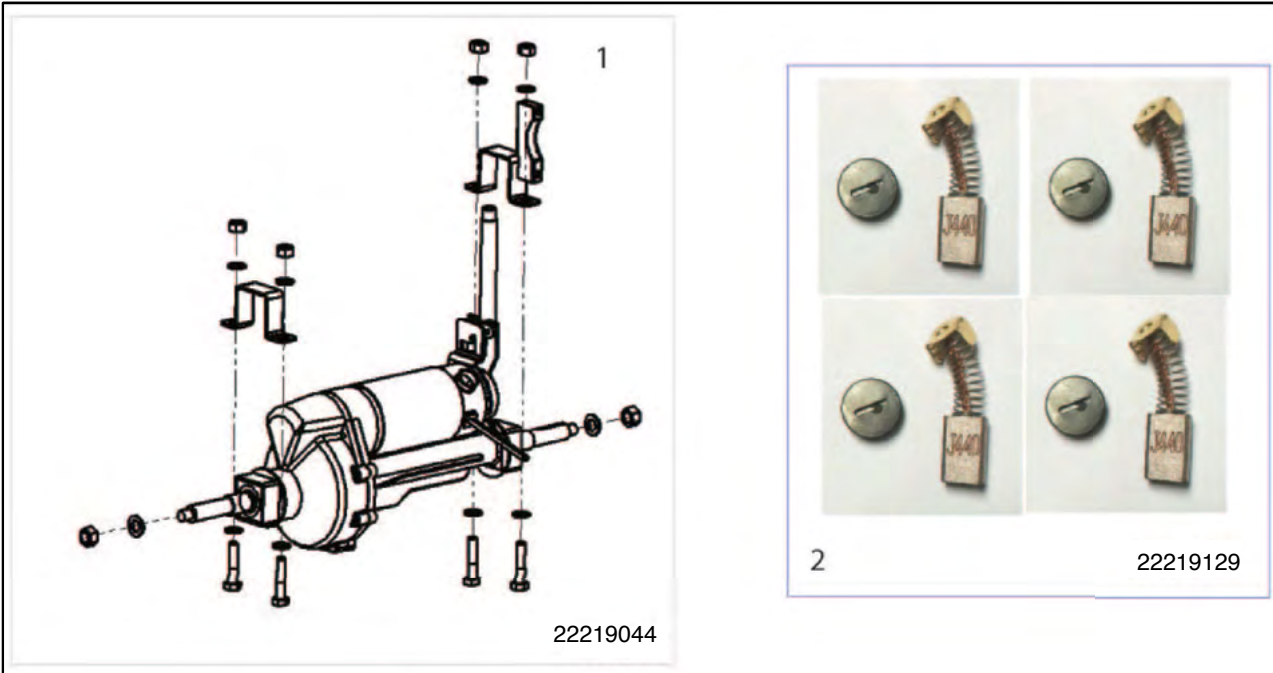

S425 MOTOR

S425 MOTOR

Pos	Item number	Description	Quantity
1	22219044	12 KPH Transaxle Complete With Brake Release Assembly, Transaxle Brackets and Hardware S425	1 kit
2	22219129	Brushes Plus Caps S425	4/pkg