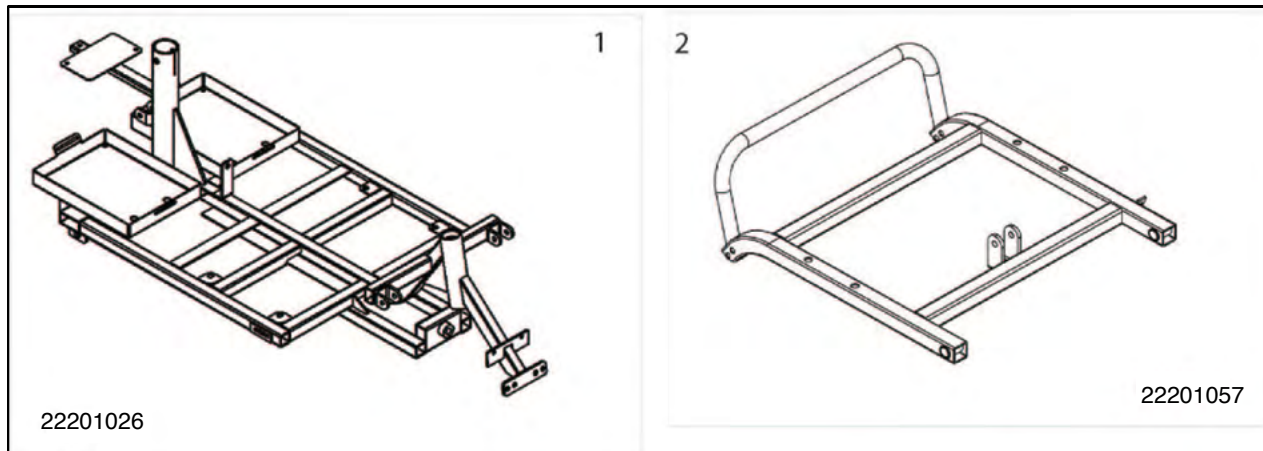

S425 CHASSIS

Pos	Item number	Description	Quantity
1	22201026	Front Chassis S425	1
2	22201057	Rear Chassis S425	1