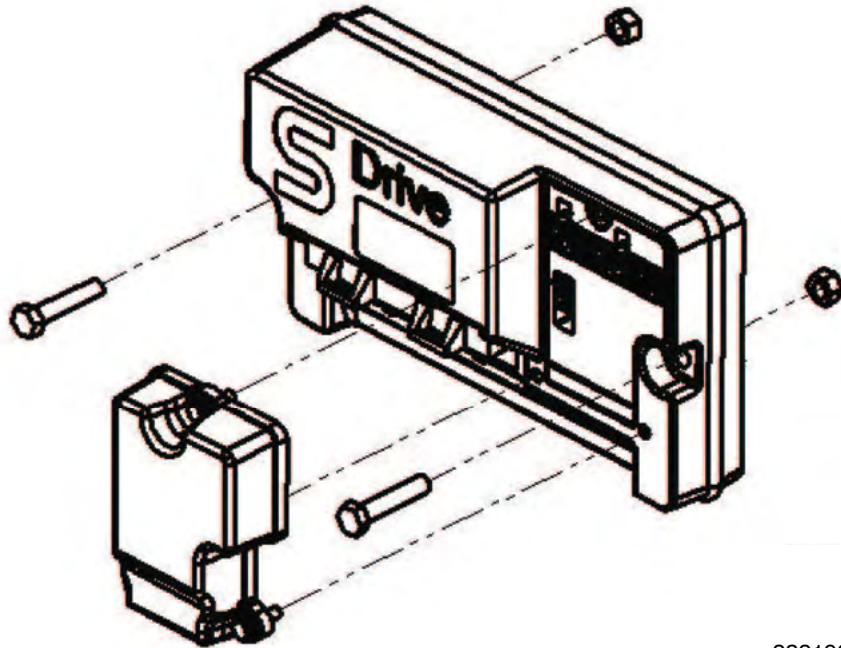

S700 BATTERIES

Pos	Item number	Description	Quantity
1	8G24T881	Group 24 Batteries	Please order 2

S700 CONTROLLER

S700 CONTROLLER

1

22219031

22311003

Pos	Item number	Description	Quantity
1	22219031	Controller 120 Amp Plus Hardware and Cover S425	1
1	22311003	Controller 140 Amp Plus Hardware and Cover S700	1