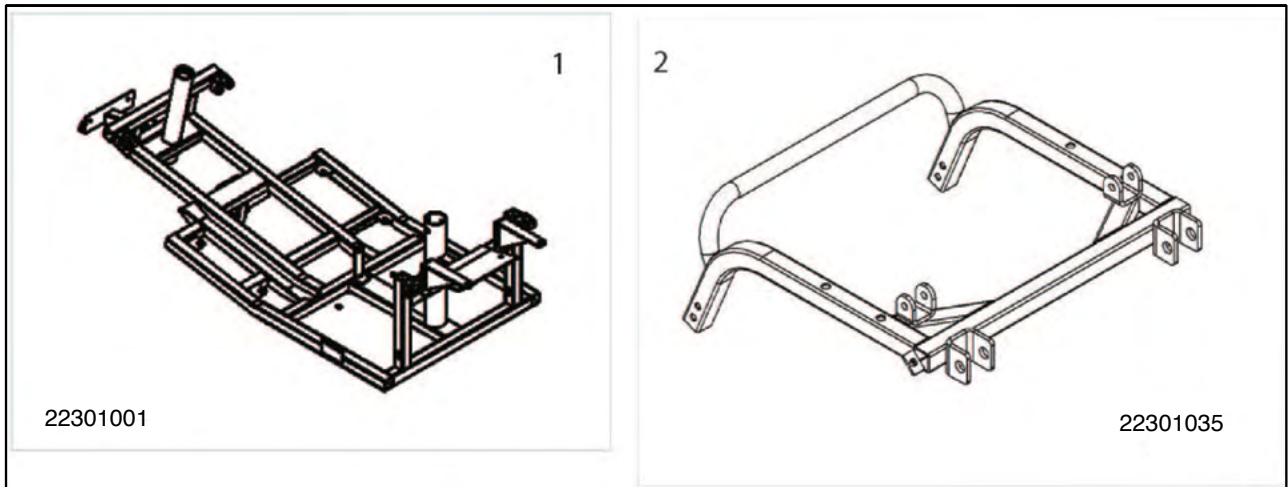

S700 CHASSIS

S700 CHASSIS

Pos	Item number	Description	Quantity
1	22301001	Front Chassis S700	1
2	22301035	Rear Chassis S700	1