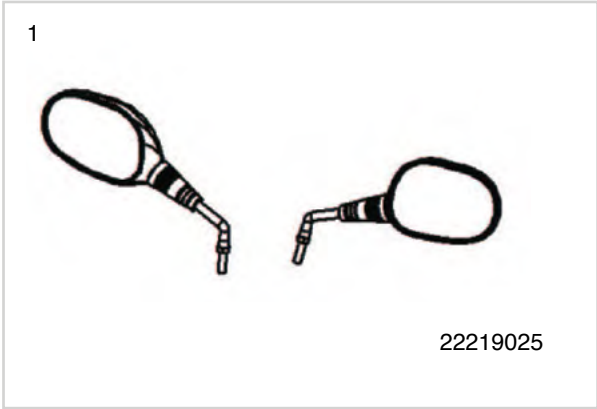

S425 S700 TILLER ACCESSORIES

S425 S700 TILLER ACCESSORIES

Pos	Item number	Description	Quantity
1	22219025	Mirrors (Pair)	1
2	22219021	Basket Complete Plus Hardware and Brackets	1
3	HC-14751001	Basket Front Deluxe Large	1
4	HC-14751010	Bracket Basket Support	1