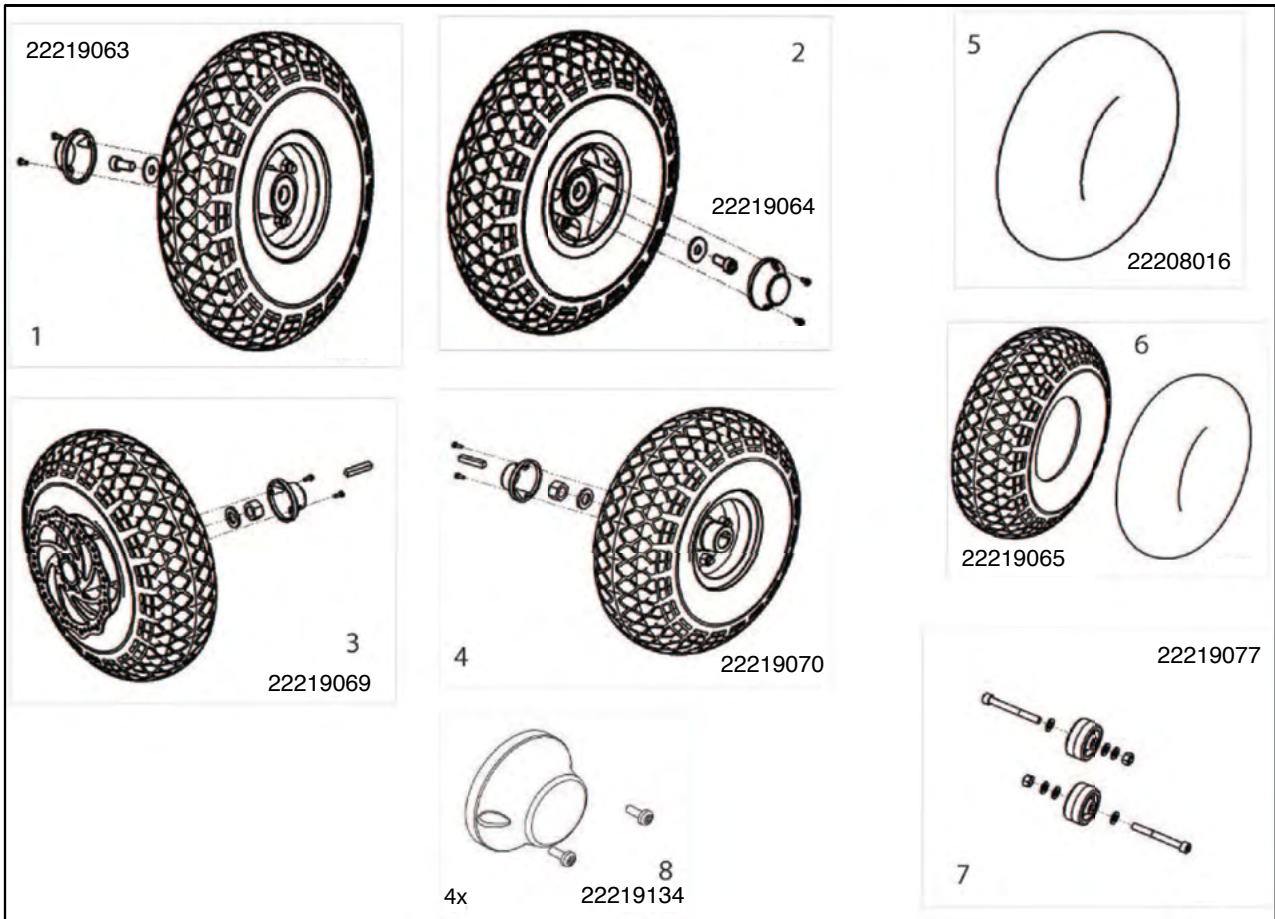

S425 WHEELS

S425 WHEELS

Pos	Item number	Description	Quantity
1	22219063	12 in (31 cm) Front Wheel Assembly RH Complete with Hardware and Cap (Pneumatic)	1
2	22219064	12 in (31 cm) Front Wheel Assembly LH Complete with Hardware and Cap (Pneumatic)	1
3	22219069	12 in (31 cm) Rear Wheel Assembly RH Complete with Hardware and Cap (Pneumatic). Comes with Brake Disc Included	1
4	22219070	12 in (31 cm) Rear Wheel Assembly LH Complete with Hardware and Cap (Pneumatic).	1
5	22208016	12 in (31 cm) Inner Tube	1
6	22219065	12 in (31 cm) Tire Plus Inner Tube	1
7	22219077	Anti Tip Wheels Pair Plus Hardware	1
8	22219134	Hub Caps and Hardware	Set of 4