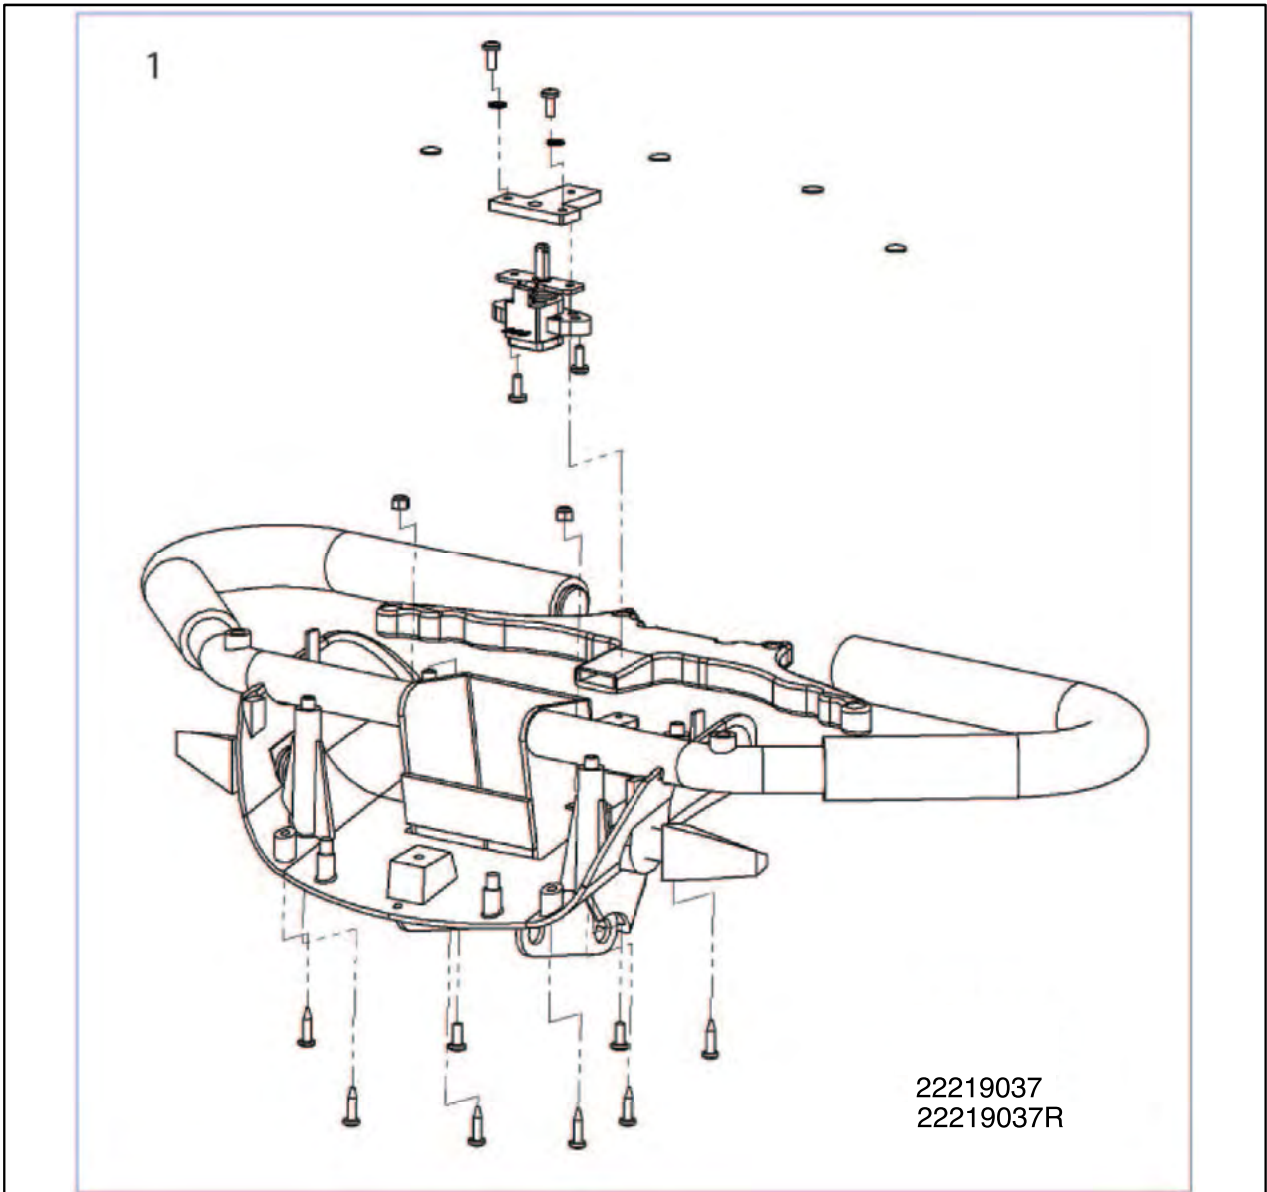

S425 S700 POTENTIOMETER

Pos	Item number	Description	Quantity
1	22219037	Potentiometer Complete with Molding, Wigwag Indicators and Hardware Urban Grey QD (S425 / S700)	1
1	22219037R	Potentiometer Complete with Molding, Wigwag Indicators and Hardware Red QD (S425)	1