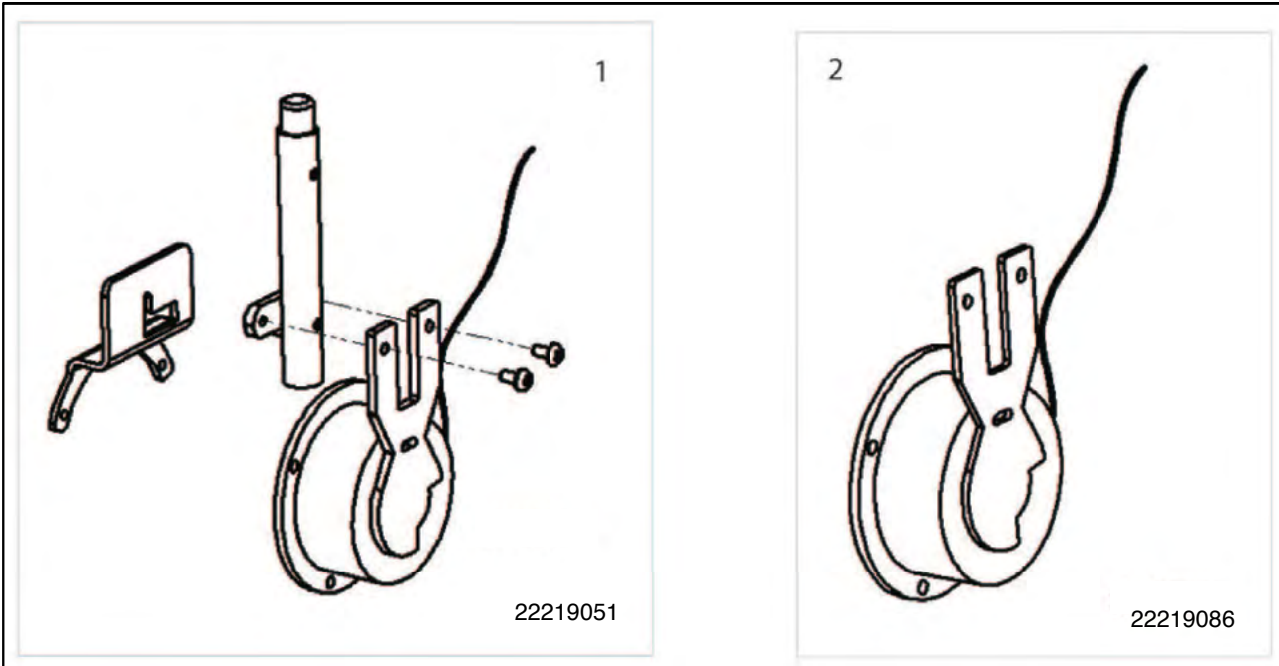

S700 MOTOR BRAKE

Pos	Item number	Description	Quantity
1	22219051	Brake Release Complete S700	1 kit
2	22219086	S700 Brake Only 10Nm	1 kit
Not shown	22310016	Brake Cover S700	1 kit