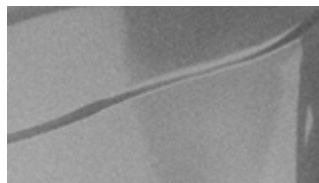

QUICKIE & ZIPPIE Power Chair Colors

- Available on the Q300 M Mini, Q500 M, Q700 M and Q700-Up M
- Q200 R has a black frame with a choice of color accents.

SHROUD COLORS

Silver

COLOR ACCENTS

IMPORTANT NOTE: Paint colors will appear differently when viewed in print or on different devices.
For further information on the full specification, options, and accessories, please refer to the order form.
All information is subject to change without notification.