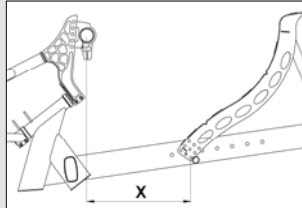

BACKREST POSITION

☐	157BQ07	Adj (10"-21.5") Preset @ 12"	NC

Backrest Position Diagram:
Preset @ 12" (30.48 cm)

NECK SUPPORT

☐	157NT01	Neck Support	$157.00

Neck Support Diagram:
Height and Depth Adjustable