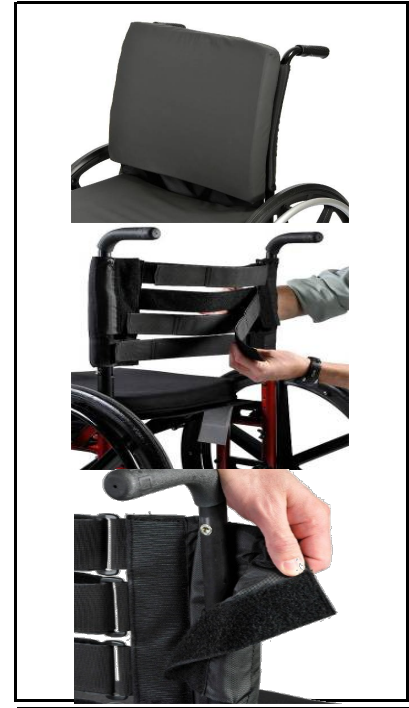

✓ Option # Definition Price

JAY GO BACK (12"-21" Back Widths)

☐ JGOBXXY JAY GO Backrest 12"-21" Sizes $536.00

Select appropriate size below

Includes: Dartex (easy to wipe clean surface) or Micro Climatic Cover
Thick and soft foam core that overlaps the back canes
Easy to adjust wide Velcro straps
Padded Velcro backpost sleeves that require NO tools to attach.
300lb Weight capacity

		Backrest Width	
FITS BACK CANE WIDTHS		NEW! 12" - 16"	NEW! 16" - 21"

		With Dartex Cover	
Backrest Height	SHORT - 12" High Fits 10"-14" Back Heights Utilizes 4 straps	☐ JGOB14S	☐ JGOB18S
	TALL - 14-1/2" High Fits 15"-19" Back Heights Utilizes 5 Straps	☐ JGOB14T	☐ JGOB18T

		With Micro Climatic Cover	
Backrest Height	SHORT - 12" High Fits 10"-14" Back Heights Utilizes 4 straps	☐ JGOB14SM	☐ JGOB18SM
	TALL - 14-1/2" High Fits 15"-19" Back Heights Utilizes 5 Straps	☐ JGOB14TM	☐ JGOB18TM

JAY GO BACK (22"-26" Back Widths)

☐ JGOBXXY JAY GO Backrest 22"-26" Sizes $590.00

Select appropriate size below

Includes: Dartex (easy to wipe clean surface) or Micro Climatic Cover
500lb Weight capacity

		Backrest Width	
FITS BACK CANE WIDTHS		22" - 26"	22" - 26"

		With Dartex Cover		W/ Micro Climatic Cover	
Backrest Height	SHORT - 12" High Fits 10"-14" Back Heights Utilizes 4 straps	☐ JGOB22S	☐ JGOB22SM	☐ JGOB22S	☐ JGOB22SM
	TALL - 14-1/2" High Fits 15"-19" Back Heights Utilizes 5 Straps	☐ JGOB22T	☐ JGOB22TM	☐ JGOB22T	☐ JGOB22TM

Please visit www.sunparts.us for spare parts information.

JAY Your Way - Modifications

The JAY GO Back is available with the "Military Service Appreciation" patches (MOD code = "VA" and specify service branch)

For additional modifications please visit www.sunrisemedical.com

JAY Bulk

Don't forget to check the JAY BULK pricing on our PROMO Board to get great discounts on packs of 10 or more!